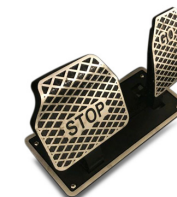

Item # **2SH702** **\$31.95**
Brake Shoe, Rear,
Capella 4/4+2 w/ Hyd. Brakes

HYDRAULIC BRAKE PARTS

Item # **2TB030** **\$24.95**
Brake Reservoir,
Capella

Item # **2CY302** **\$114.95**
Rear Wheel Cylinder,
Capella 4/4+2

Item # **2MC050** **\$183.95**
Master Cylinder, Side Mount,
Capella 4/4+2

PEDAL ASSEMBLY

Item # **2PD700** **\$1,248.95**
Pedal Assy, Accel/Brake
Capella 2 w/ Manual Brakes

Item # **2PD750** **\$1,540.95**
Pedal Assy, Accel/Brake
Capella 4/4+2 w/ Hyd Brakes