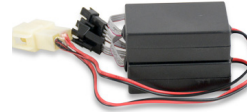

LIGHTING CONTINUED

Item # **2CV750** **$71.95**
In Dash LED, Control Module, Sirius